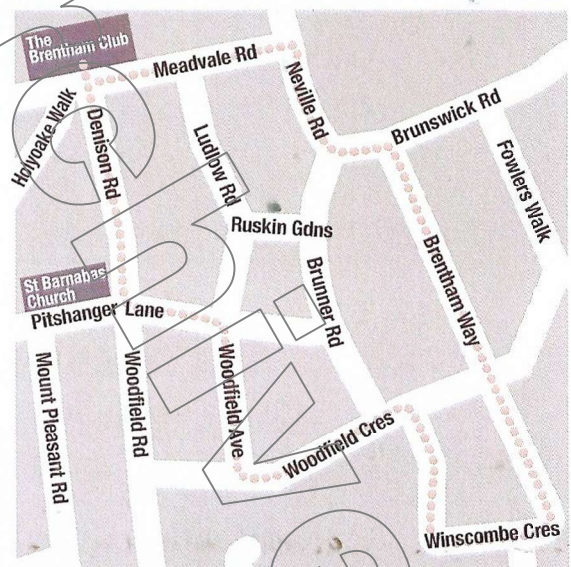

ORDER OF PROCESSION

HERALD
ELLIOT DE-GIORCIO

THE YIEWSLEY AND WEST DRAYTON BAND

BRITANNIA
OLIVIA SHERMAN

SAILOR & SOLDIER

JACK IN THE GREEN

FANCY COSTUMES

MAYPOLE DANCERS

PAST MAY QUEENS & ATTENDANTS

2022 ESMEE CADOCAN

2023 ISOBEL SPURLING

2024 VIOLA TERMOS

2025 ROSALINE TERMOS

MAY QUEEN ELECT 2026

MEGAN REHMAN
& ATTENDANTS

PROCESSION ROUTE

Start at **The Brentham Club**, left along **Meadvale Road**, right onto **Neville Road** leading into **Brunswick Road**. Right into **Brentham Way**, at the top, right into **Winscombe Crescent**. Left into **Woodfield Crescent**, right into **Woodfield Avenue**, left onto **Pitshanger Lane**. Finally right down **Denison Road** and into **The Brentham Club**.

In the event of wet weather, unfortunately the dancing will not take place. The May Queen will be crowned in the Brentham Club hall at the children's tea.